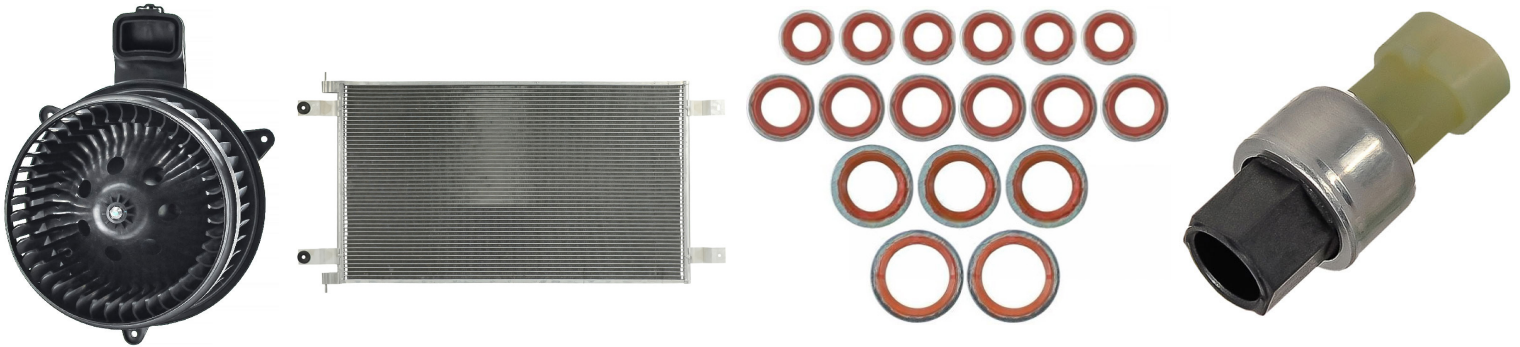

OTHER POPULAR HVAC PARTS

POPULAR BLOWER MOTORS

FleetSelect Part Number	Description	Industry XREF
150-4017	Blower Motor w/o Wheel	SR2000010
150-4038	Blower Motor w/o Wheel - PACCAR	SR2000056
150-4134	Blower Motor Assembly	CR705003
200-5365	Blower Wheel	SR2000021

POPULAR CONDENSERS

FleetSelect Part Number	Description	Industry XREF
350-1807	PA01250	A/C Condenser - PACCAR
350-1819	PA78001	A/C Condenser - PACCAR
350-1820P	PA40001	A/C Condenser
350-2207	18-04015	A/C Condenser
350-2209	PB60430	A/C Condenser - PACCAR

POPULAR EVAPORATORS

FleetSelect Part Number	Description	Industry XREF
400-4800	A/C Evaporator Coil	SR2000012
400-5100	A/C Evaporator Coil	SR2000078
400-5101	A/C Evaporator Core	SR2000044
400-5103	Evaporator Coil - PACCAR	NA1501-01SJX
400-5107	A/C Evaporator Core	3X010018
400-5109	Evaporator Coil - PACCAR	NA0151JX
400-5115	Evaporator Coil - PACCAR	1001439657BSM
400-5116	Evaporator Coil - PACCAR	W2078001
400-5118	Evaporator Coil - PACCAR	X6997001